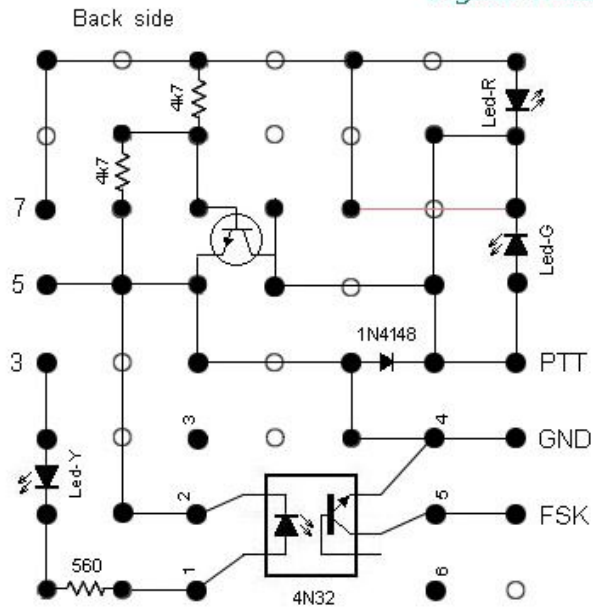

DIGITAL INTERFACE (with CAT and CW into Picture)

Digital Interface with FSK

Scheme by IN3VVK

Radio Acc.