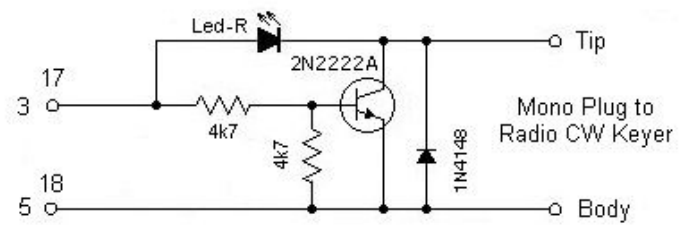

CW INTERFACE

Scheme by IN3VVK

CW Interface for Serial Port or Parallel Port

Pin 17-18 - Parallel Port
Pin 3 - 5 - Serial Port