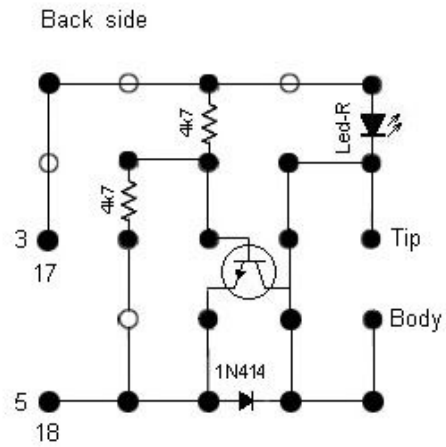

CW INTERFACE

Scheme by IN3VVK

CW Interface for Serial Port or Parallel Port

Pin 17-18 - Parallel Port
Pin 3 - 5 - Serial Port