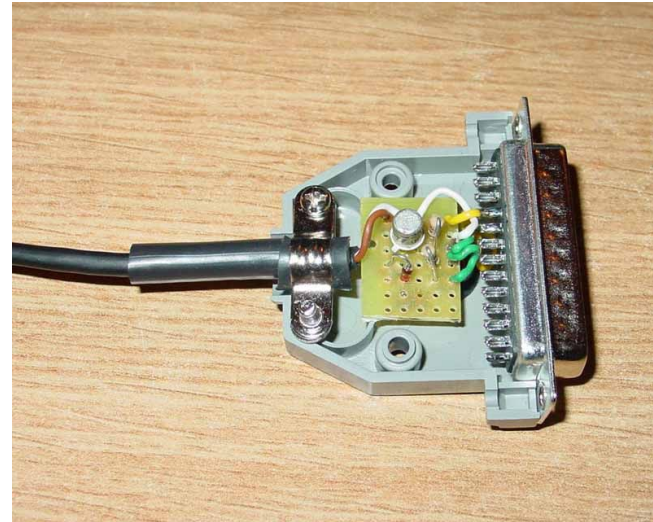

CW INTERFACE

Scheme by IN3VVK

CW Interface for Serial Port or Parallel Port

Pin 17-18 - Parallel Port
Pin 3 - 5 - Serial Port